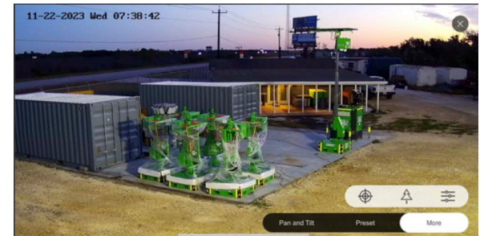

 **EASE OF TRANSPORT**

 **COST EFFECTIVE**

 **SOLAR POWERED**

**PRODUCT SPECIFICATIONS**

**GENERAL**

Model	GP28K - CCTV Eco
Lumen Output	28,000
Mast Height	24.6 feet
Mast Type	Hydraulic/Cable
Lights	1 x 200w LED Modules
Coverage	600m <sup>2</sup> at 5 lux

**OPERATIONAL DATA**

Wind Rating	62.1mi/h
Working Temperature	32°F to 122°F
Stabiliser Supports	4 x Manual

**BATTERY**

Battery	10.8kWh Deep Cycle Gel
Runtime	30 Hours
Solar	1.23kWp
Solar Tilt	30° to 45°
Efficiency (solar)	1 hr of sun / 3 hours of light

**UNIT INFORMATION**

Dimensions (Towing)	123.6" x 59.1" x 114.2" (LxWxH)
Dimensions (Stowed)	86.6" x 59.1" x 114.2" (LxWxH)
Dimensions (Deployed)	86.6" x 59.1" x 301.2" (LxWxH)
Weight	3,196.7lbs
Trailer Type	Single Axle
Tyre/Rim Size	215/70R15