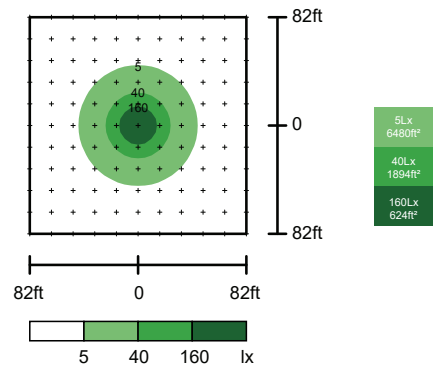

**EASE OF TRANSPORT**

**COST EFFECTIVE**

**SOLAR POWERED**

**PRODUCT SPECIFICATIONS**

**GENERAL**

Model	GP28K - CCTV Eco
Lumen Output	28,000
Mast Height	25 feet
Mast Type	Hydraulic/Cable
Lights	1 x 200w LED Modules
Coverage	6,480ft² @ 5 lux

**OPERATIONAL DATA**

Wind Rating	62 mph
Working Temperature	32°F to 122°F
Stabiliser Supports	4 x Manual

**BATTERY**

Battery	10.8kWh Deep Cycle Gel
Runtime	76 Hours
Solar	1.23kWp
Solar Tilt	30° to 45°
Efficiency (solar)	1 hr of sun / 3 hours of light

**UNIT INFORMATION**

Dimensions (Towing)	124" x 60" x 115" (LxWxH)
Dimensions (Stowed)	87" x 60" x 115" (LxWxH)
Dimensions (Deployed)	87" x 59" x 302" (LxWxH)
Weight	3,197lbs
Trailer Type	Single Axle
Tyre/Rim Size	215/70R15